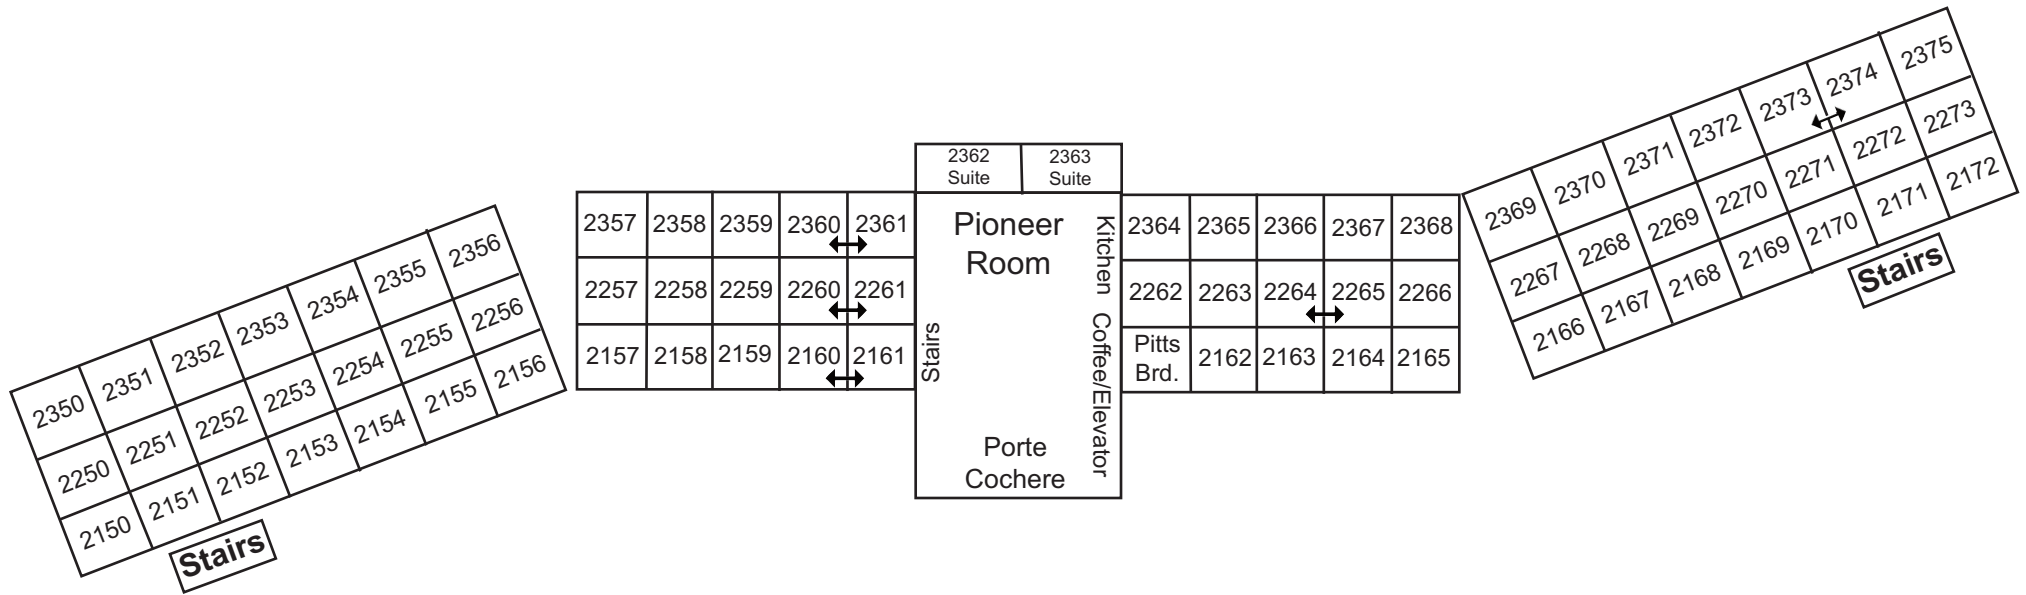

Turner Lodge

The Frederica River

(Parking)

 = Connecting Rooms
 2nd Floor = Ice Machine
 2161 & 2163 = Handicap with roll in shower.